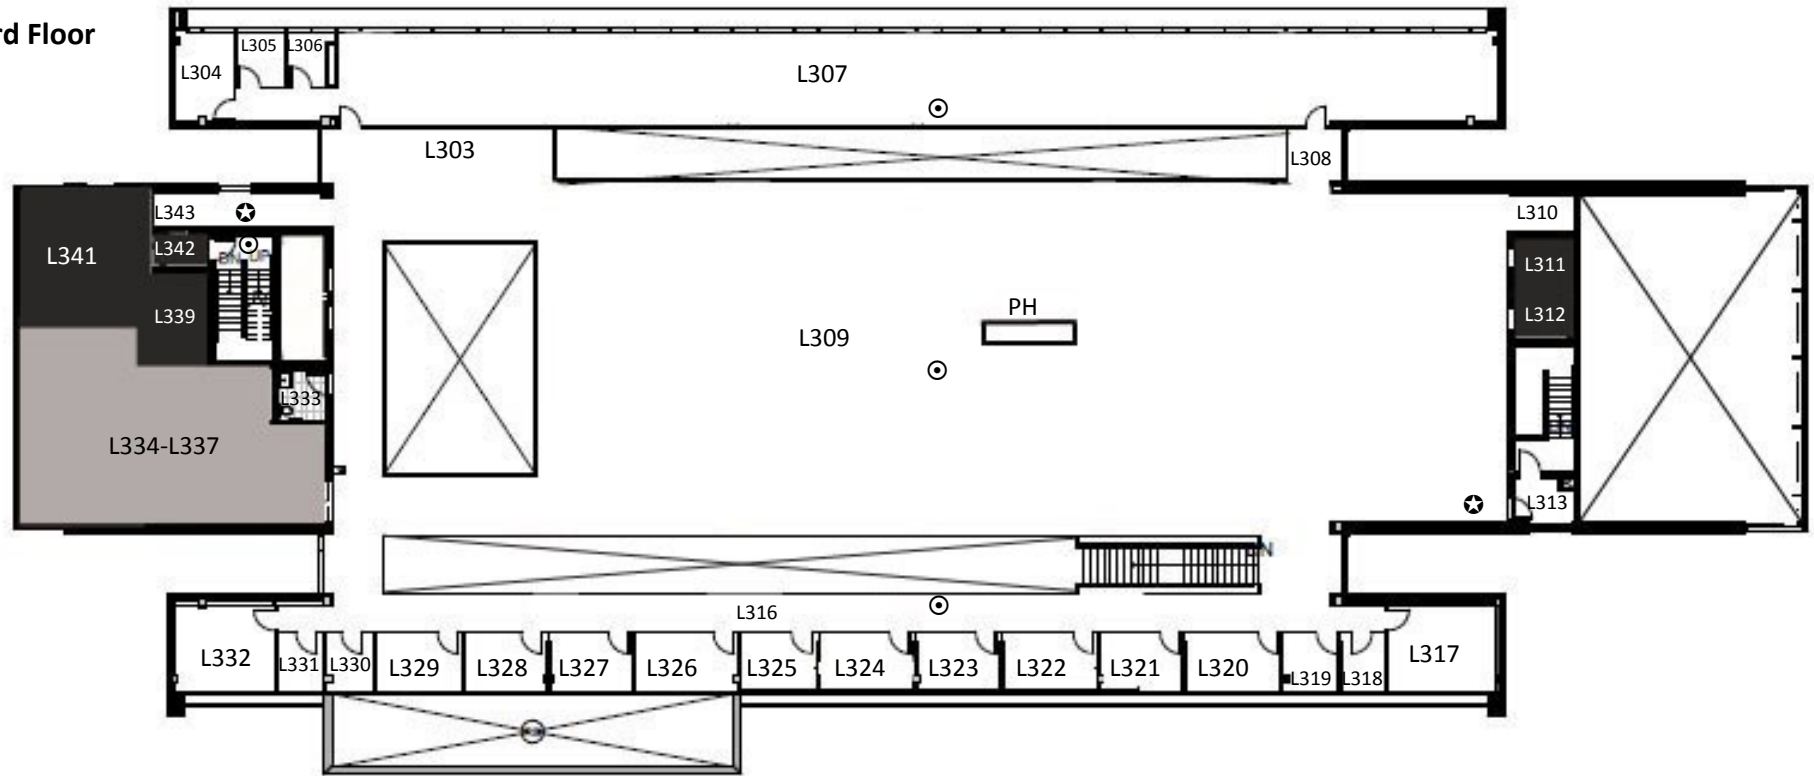

Third Floor

- L303 Dr. John H. Clark **Open Study Area**
- L304 Rotary Club of North Bay **Adaptive Technology Room**
- L305 **Adaptive Technology Room**
- L306 **Adaptive Technology Room**
- L307 Rotary Club of North Bay **Silent Study Room**
- L308 Corridor
- L309 Designed Roofing Inc. General Collection **Books A-N**
- L310 Corridor
- L311 Electrical
- L312 Data
- L313 Vestibule
- L316 BMO Financial Corridor
- L317 **Group Workroom**
- L318 Venasse Construction **Adaptive Technology Room**
- L319 J.G. Fitzgerald & Sons Ltd. **Adaptive Technology Room**
- L320 KPMG Foundation **Group Workroom**
- L321 Luc & Jo-Anne Stang & Family Gin-Cor Industry Inc. **Group Workroom**
- L322 Xerox Canada Ltd. **Group Workroom**
- L323 Walcom Family **Group Workroom**
- L324 Al McDonald **Group Workroom**
- L325 Caïsse Populaire North Bay limitée **Group Workroom**

- L326 Kennedy Insurance **Group Workroom**
- L327 CIBC **Group Workroom**
- L328 Grace Jardine **Group Workroom**
- L329 Herb & Geetie Brown **Group Workroom**
- L330 **Adaptive Technology Room**
- L331 **Adaptive Technology Room**
- L332 **Group Workroom**
- L333 **Accessible Washroom**
- L334 **Treaty Learning Centre**
- L335 **Treaty Learning Centre**
- L336 **Treaty Learning Centre**
- L337 **Treaty Learning Centre**
- L339 Data/Electrical
- L341 Mechanical
- L342 Vestibule
- L343 Corridor

- PH Photocopier
- Elev Elevator
- ★ Fire Alarm (2)
- ⊙ Fire Extinguisher (4)