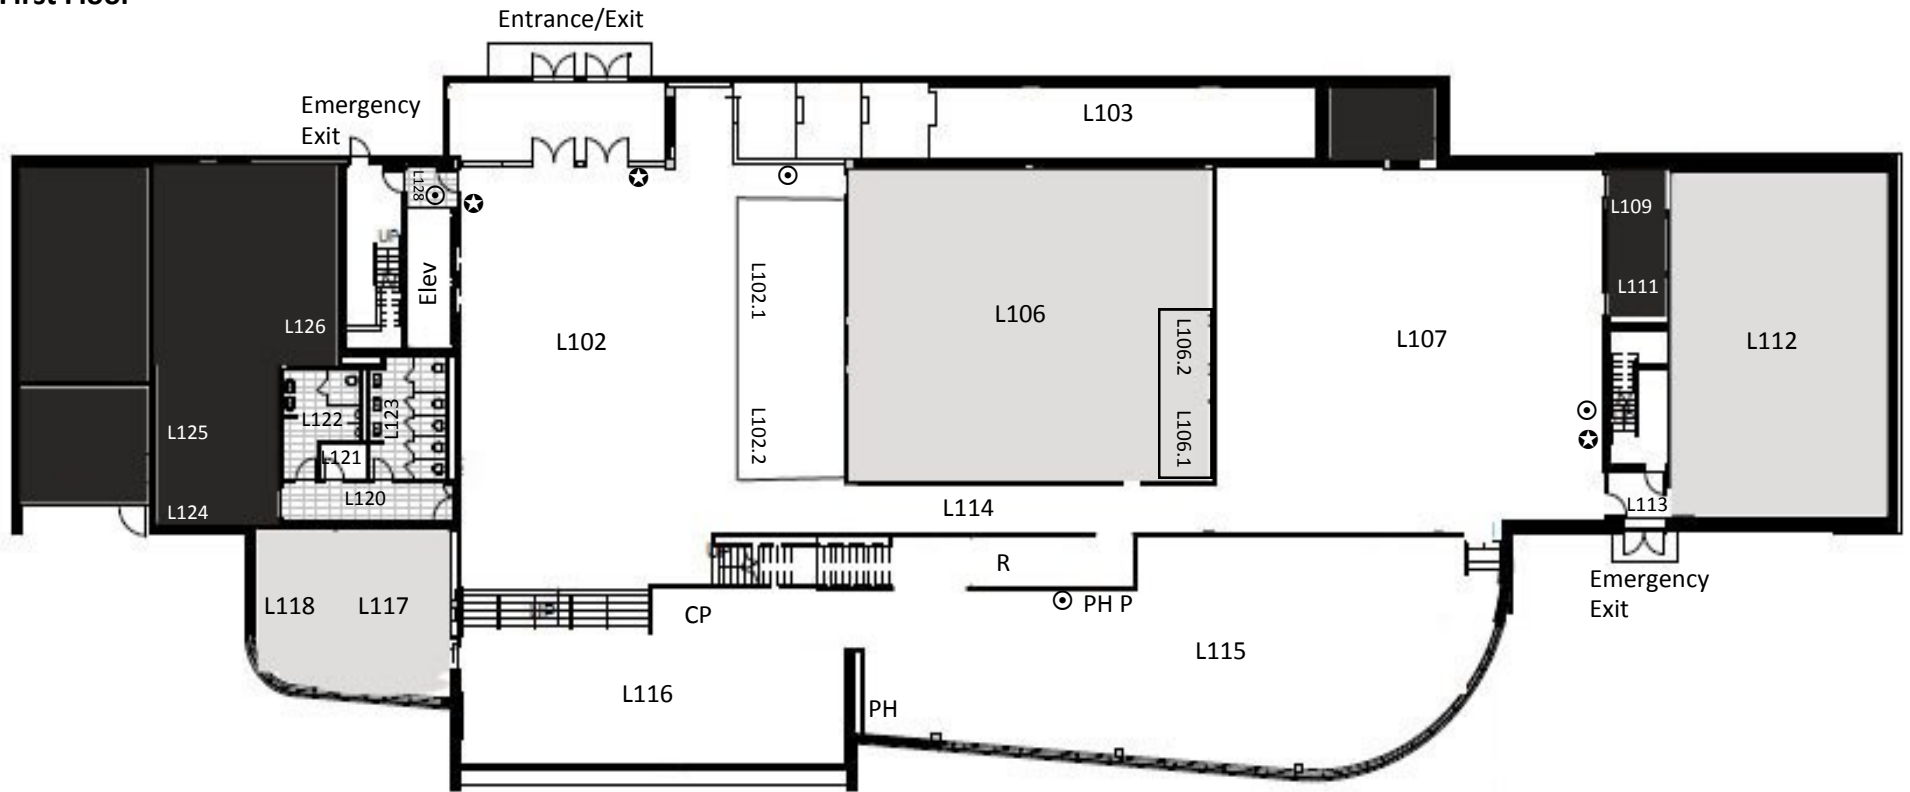

First Floor

- | | | | |
|--------|---|------|-----------------------|
| L102 | TD Bank Group Atrium | L120 | Corridor |
| L102.1 | Sandvik Mining & Construction Circulation Desk | L121 | Janitorial |
| L102.2 | Nipissing University Alumni Association Info Desk | L122 | Men's Washroom |
| L103 | The Redpath Group Mining Contractors & Engineers Reading Terrace | L123 | Women's Washroom |
| L106 | Collections & work area | L124 | Shipping & Receiving |
| L106.1 | Manager of Library Technical Services Office | L125 | Electrical |
| L106.2 | Manager of Library Information & Reference Services Office | L126 | Data |
| L107 | Periodicals/Gallery | L128 | Corridor |
| L109 | Electrical | PH | Photocopier |
| L111 | Data | Elev | Elevator |
| L112 | Archive Room | R | Accessible Ramp |
| L113 | Vestibule | CP | Current Periodicals |
| L114 | Corridor | + | First Aid Kit |
| L115 | Canadore College Alumni Association Learning Commons (computer area) | ⊗ | Fire Alarm (3) |
| L116 | Canadian Tire North Bay Lounge | ⊙ | Fire Extinguisher (4) |
| L117 | RBC Foundation Academic Skills Centre | | |
| L118 | RBC Foundation Academic Skills Centre | | |

Second Floor

- L103 The Redpath Group Mining Contractors & Engineers **Reading Terrace**
- L203 Executive Director's Office
- L204 Secretary's Office
- L205 Associate Director's Office
- L206 **Books P-Z**
- L206.1 Government Documents
- L206.2 Oversize
- L206.3 Audiovisual
- L207 Vestibule
- L208 Electrical
- L209 Data
- L210 Thomson Family & Assante Wealth Management **Reading Room**
- L211 Vestibule
- L215 Hachkowski Family in memory of George Hutul **Study Space**
- L216 David B. Liddle **Instruction Room**
- L217 Scotiabank Group **Instruction Room**
- L218 CIBC **Study Space**
- L219 Information Literacy Staff Office
- L220 Corridor
- L221 Women's Washroom