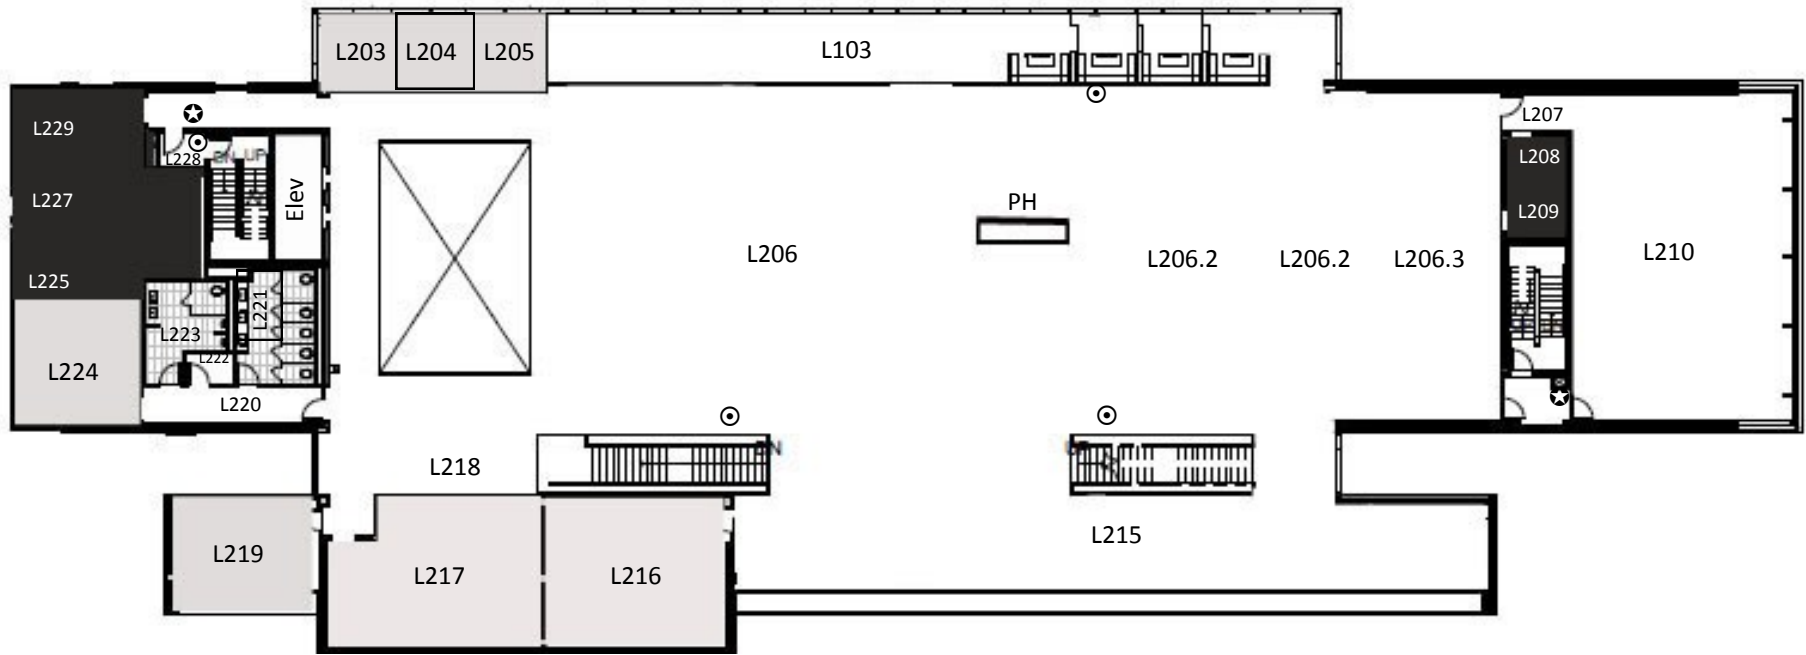

First Floor

- | | | | |
|--------|---|------|-----------------------|
| L102 | TD Bank Group Atrium | L120 | Corridor |
| L102.1 | Sandvik Mining & Construction Circulation Desk | L121 | Janitorial |
| L102.2 | Nipissing University Alumni Association Info Desk | L122 | Men's Washroom |
| L103 | The Redpath Group Mining Contractors & Engineers Reading Terrace | L123 | Women's Washroom |
| L106 | Collections & work area | L124 | Shipping & Receiving |
| L106.1 | Manager of Library Technical Services Office | L125 | Electrical |
| L106.2 | Manager of Library Information & Reference Services Office | L126 | Data |
| L107 | Periodicals/Gallery | L128 | Corridor |
| L109 | Electrical | PH | Photocopier |
| L111 | Data | Elev | Elevator |
| L112 | Archive Room | R | Accessible Ramp |
| L113 | Vestibule | CP | Current Periodicals |
| L114 | Corridor | + | First Aid Kit |
| L115 | Canadore College Alumni Association Learning Commons (computer area) | ⊗ | Fire Alarm (3) |
| L116 | Canadian Tire North Bay Lounge | ⊙ | Fire Extinguisher (4) |
| L117 | RBC Foundation Academic Skills Centre | | |
| L118 | RBC Foundation Academic Skills Centre | | |

Second Floor

- L103 The Redpath Group Mining Contractors & Engineers **Reading Terrace**
- L203 Executive Director's Office
- L204 Secretary's Office
- L205 Associate Director's Office
- L206 **Books P-Z**
- L206.1 Government Documents
- L206.2 Oversize
- L206.3 Audiovisual
- L207 Vestibule
- L208 Electrical
- L209 Data
- L210 Thomson Family & Assante Wealth Management **Reading Room**
- L211 Vestibule
- L215 Hachkowski Family in memory of George Hutul **Study Space**
- L216 David B. Liddle **Instruction Room**
- L217 Scotiabank Group **Instruction Room**
- L218 CIBC **Study Space**
- L219 Information Literacy Staff Office
- L220 Corridor
- L221 Women's Washroom